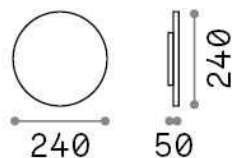

Info sorgente e prestazionali

Sorgente integrata	Integrated LED module
Sorgente sostituibile	No
Potenza	LED 12 W
Emissione	Indirect
Consumo massimo	max 12,00 W
Caratteristiche LED	LED SMD
CCT LED	3000 K
Durata LED (t. 25°C)	30000 h
CRI	> 90
Flusso sorgente	1400 lm
Flusso utile	850 lm
Rischio fotobiologico	1
Lampadina inclusa	1 - E14 OLIVA 4W 3000K CRI80 SATIN